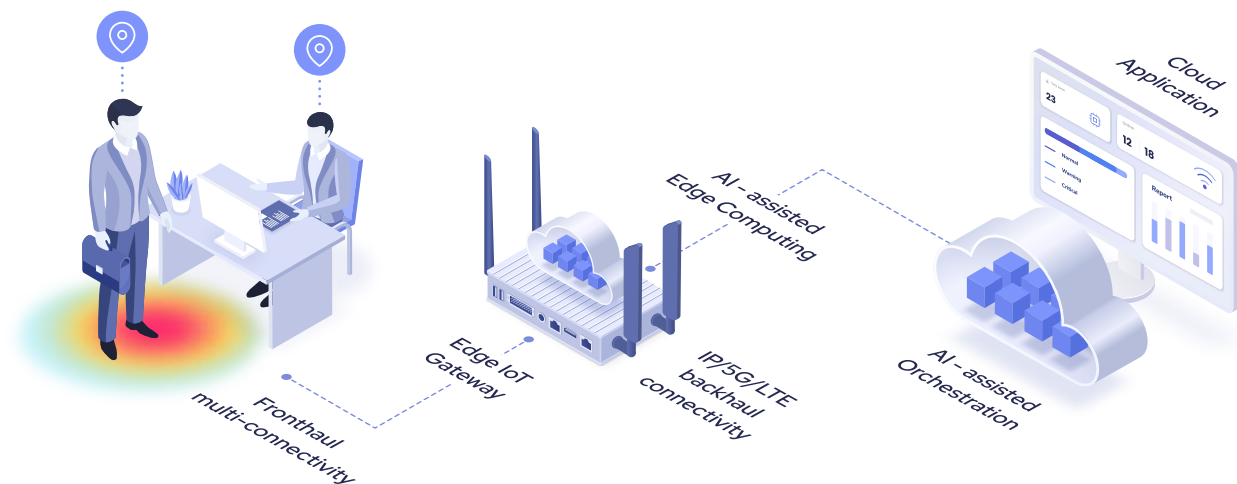

Orchestra played a crucial role in enabling this transformation into a smart office environment. Its key contributions included:

- **Centralized Device Management**

Orchestra provides with a unified platform to monitor, control, and manage IoT devices across their office spaces, ensuring efficiency and reliability.

- **Secure and Scalable Networking**

By utilizing Zero-Trust Networking principles, Orchestra ensures that all data transmissions are encrypted and that only authorized devices and users can access critical information.

- **Real-Time Data Collection & Analysis**

The Orchestra Data Collection feature empowers companies like workstatt to gather and visualize real-time occupancy data, enabling more intelligent space management decisions.

- **Seamless Integration & Automation**

Orchestra's Containerized Application Lifecycle Management (CALM) allows for smooth deployment of applications and updates, reducing maintenance time and improving operational efficiency.

The Future of Smart Workspaces

workstatt's collaboration with [CTHINGS.CO](https://www.cthings.co) marks a significant step in the evolution of smart office environments. The success of this partnership has opened doors for future expansion, with workstatt expressing enthusiasm about continuing their work with CTHINGS.CO:

"We are very much looking forward to expanding our business with CTHINGS.CO in the future."

Start your digital transformation journey

Book a live demo

or

Sign up for free